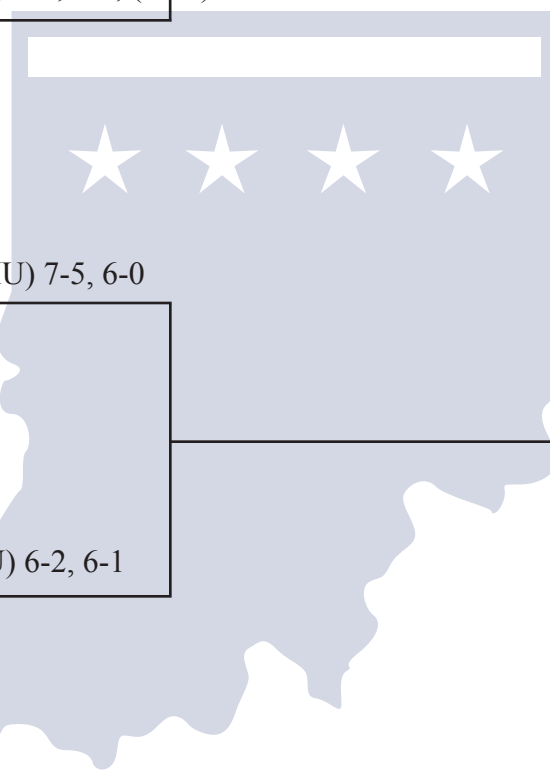

MCC Women's Tennis Tournament - 2009

#1 Singles

Thursday, Oct. 8

Friday, October 9

Saturday, October 10

#1 Paola Usina (Marian)

#8 Renee Shetterly (USF)

#4 Jessica Stolle (Grace)

#5 Lisa Massey (IWU)

#6 Carrie Edison (BC)

#3 Haley Neiderhiser (HU)

#7 Rachel Lanctot (GO)

#2 Germania Bedon (TU)

#1 Paola Usina (MU) 6-2, 6-1

#4 Jessica Stolle (Grace) 6-3, 1-6, (10-7)

#3 Haley Neiderhiser (HU) 7-5, 6-0

#2 Germania Bedon (TU) 6-2, 6-1