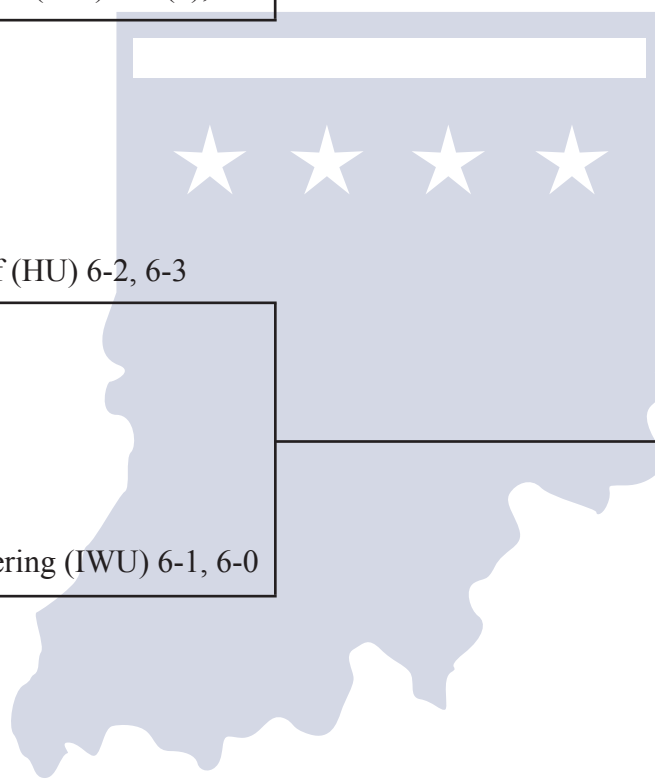

MCC Women's Tennis Tournament - 2009

#2 Singles

Thursday, Oct. 8

Friday, October 9

Saturday, October 10

#1 Kristin Goeke (TU)

#8 Brittney Anglin (BC)

#4 Dana Reynolds (MU)

#5 Kelly Smith (SAU)

#6 Alisha Anthony (Grace)

#3 Raely Althoff (HU)

#7 Lauren Mey (USF)

#2 Andrea Meyering (IWU)

#1 Kristin Goeke (TU) 6-3, 6-1

#4 Dana Reynolds (MU) 7-6 (4), 6-3

#3 Raely Althoff (HU) 6-2, 6-3

#2 Andrea Meyering (IWU) 6-1, 6-0