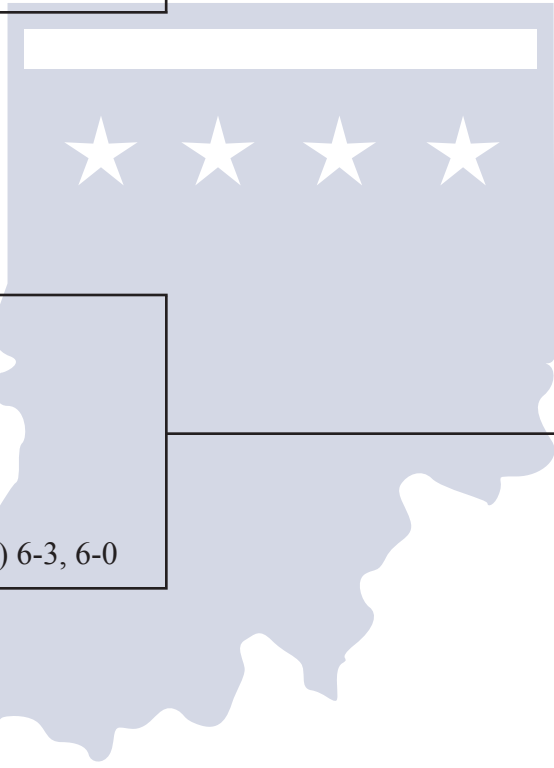

Saturday, October 10

#1 Courtney Kooyers (IWU)

#1 Courtney Kooyers (IWU) 6-0, 6-2

#8 Rachel Anspach (USF)

#4 Erica Abel (HU)

#4 Erica Abel (HU) 6-3, 6-3

#5 Chelsie Hostetler (SAU)

#6 Julia Horn (BC)